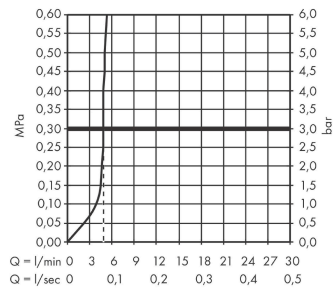

### Scale drawing

**Bidette hand shower 1jet E EcoSmart+ for mixed water with shower holder and shower hose 125 cm**

Finish: **Matt Black** Article Number: **29233670**

**Flowchart**

**Bidette hand shower 1jet E EcoSmart+ for mixed water with shower holder and shower hose 125 cm**