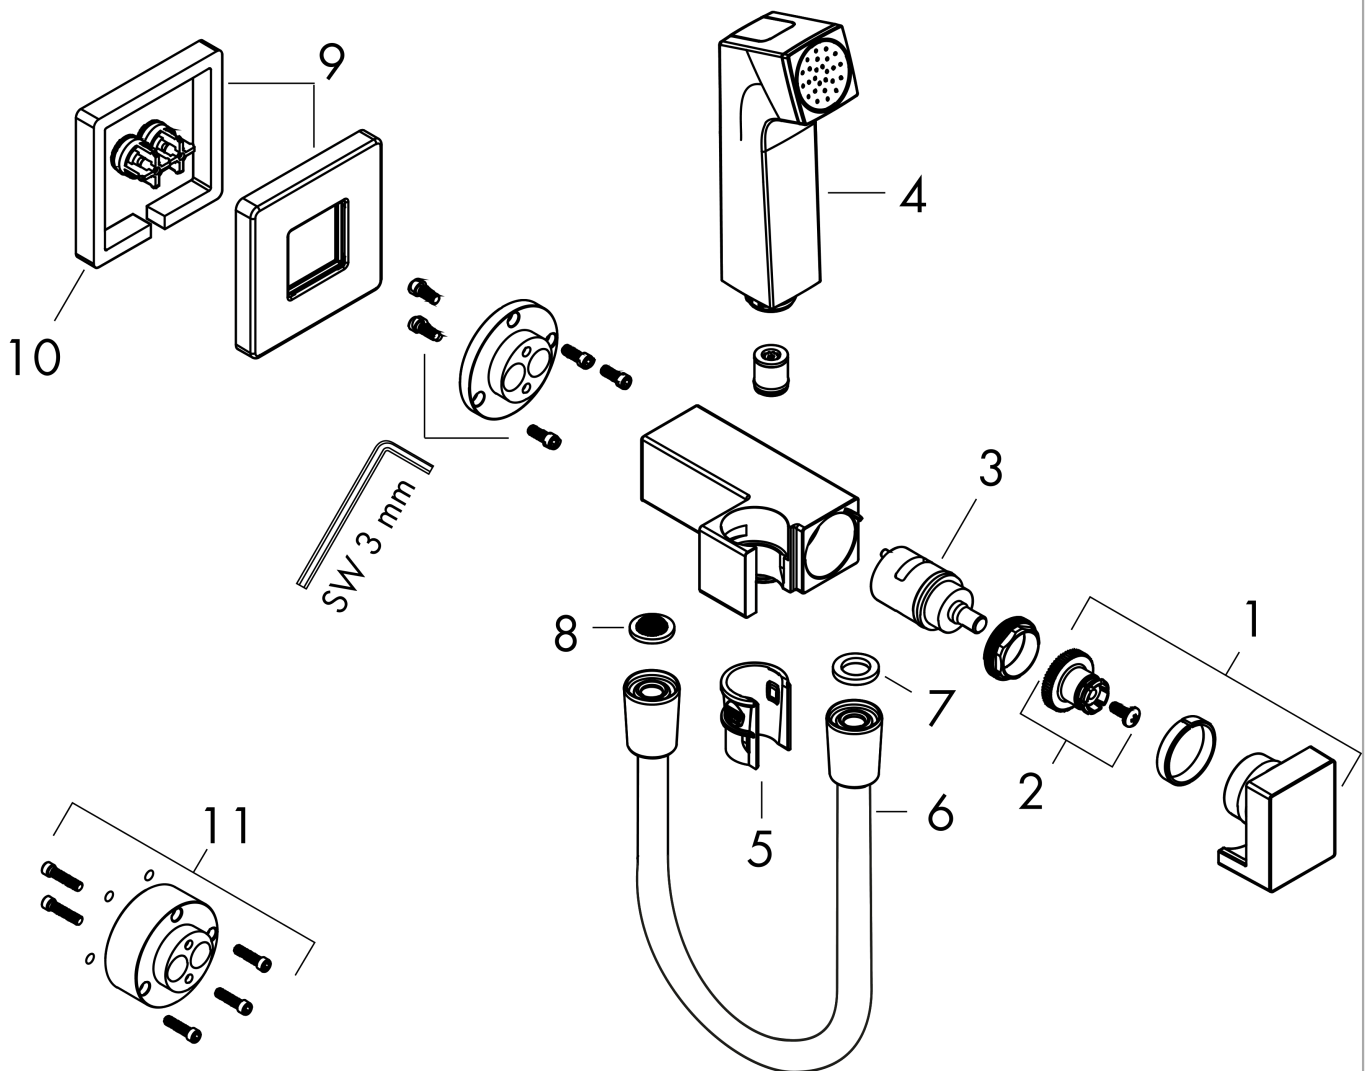

#### product features

- consists of: bidette hand shower, shut-off valve with integrated shower holder, shower hose
- shower head size: 28 mm
- integrated support function
- maximum flow rate at 3 bar: 5 l/min
- minimum flow pressure: 1 bar
- operating pressure: min. 1 bar/max. 10 bar
- pivot connector prevents hose from tangling
- for shower hoses with conical or cylindrical nut on both sides
- with non-return valve
- wall supports of metal
- wall mounting: screw fastening
- rinseable screen seal
- not intrinsically safe against backflow
- not suitable for operation in countries with valid EN 1717
- EU taxonomy: max. 6 l/min - Substantial Contribution (SC) possible

### Scale drawing

**Bidette hand shower 1jet E EcoSmart+ for mixed water with shower holder and shower hose 125 cm**

Finish: **Matt Black** Article Number: **29233670**

**Flowchart**

**Bidette hand shower 1jet E EcoSmart+ for mixed water with shower holder and shower hose 125 cm**

Finish: **Matt Black** Article Number: **29233670**

**Exploded Drawing**

Year of production: >10/22

**Bidette hand shower 1jet E EcoSmart+ for mixed water with shower holder and shower hose 125 cm**

Finish: **Matt Black** Article Number: **29233670**

**Spare part list**

Year of production: >10/22

Pos.	Description	Article Number	PC	PU
1	handle	94570670	60	1
2	handle fixing set	94565000	1	1
3	cartridge, assy	94575000	10	1
4	handshower	94572670	60	1
5	guide	94568000	1	1
6	shower hose Isiflex'B 1,25 m	28272670	98	1
7	seal	98058000	1	1
8	filter packing	94246000	1	1
9	escutcheon	94571670	58	1
10	non return valve	93250000	5	1
11	extension set	94574000	8	1
a	-	29235180	99	1