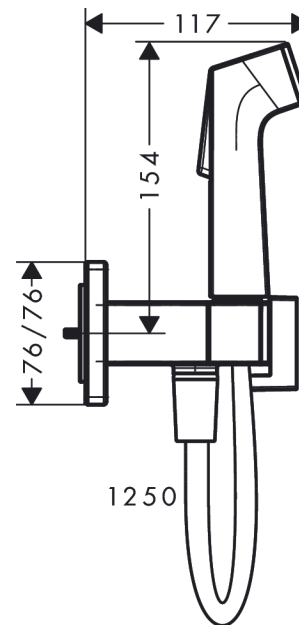

## Bidette hand shower 1jet E EcoSmart+ for mixed water with shower holder and shower hose 125 cm

Finish: **Matt Black** Article Number: **29233670**

#### product features

- consists of: bidette hand shower, shut-off valve with integrated shower holder, shower hose
- shower head size: 28 mm
- integrated support function
- maximum flow rate at 3 bar: 5 l/min
- minimum flow pressure: 1 bar
- operating pressure: min. 1 bar/max. 10 bar
- pivot connector prevents hose from tangling
- for shower hoses with conical or cylindrical nut on both sides
- with non-return valve
- wall supports of metal
- wall mounting: screw fastening
- rinseable screen seal
- not intrinsically safe against backflow
- not suitable for operation in countries with valid EN 1717
- EU taxonomy: max. 6 l/min - Substantial Contribution (SC) possible

### Scale drawing

**Bidette hand shower 1jet E EcoSmart+ for mixed water with shower holder and shower hose 125 cm**

Finish: **Matt Black** Article Number: **29233670**

**Flowchart**

**Bidette hand shower 1jet E EcoSmart+ for mixed water with shower holder and shower hose 125 cm**

**Spare part list**

Year of production: >10/22

Pos.	Description	Article Number	PC	PU
1	handle	94570670	60	1
2	handle fixing set	94565000	1	1
3	cartridge, assy	94575000	10	1
4	handshower	94572670	60	1
5	guide	94568000	1	1
6	shower hose Isiflex'B 1,25 m	28272670	98	1
7	seal	98058000	1	1
8	filter packing	94246000	1	1
9	escutcheon	94571670	58	1
10	non return valve	93250000	5	1
11	extension set	94574000	8	1
a	-	29235180	99	1